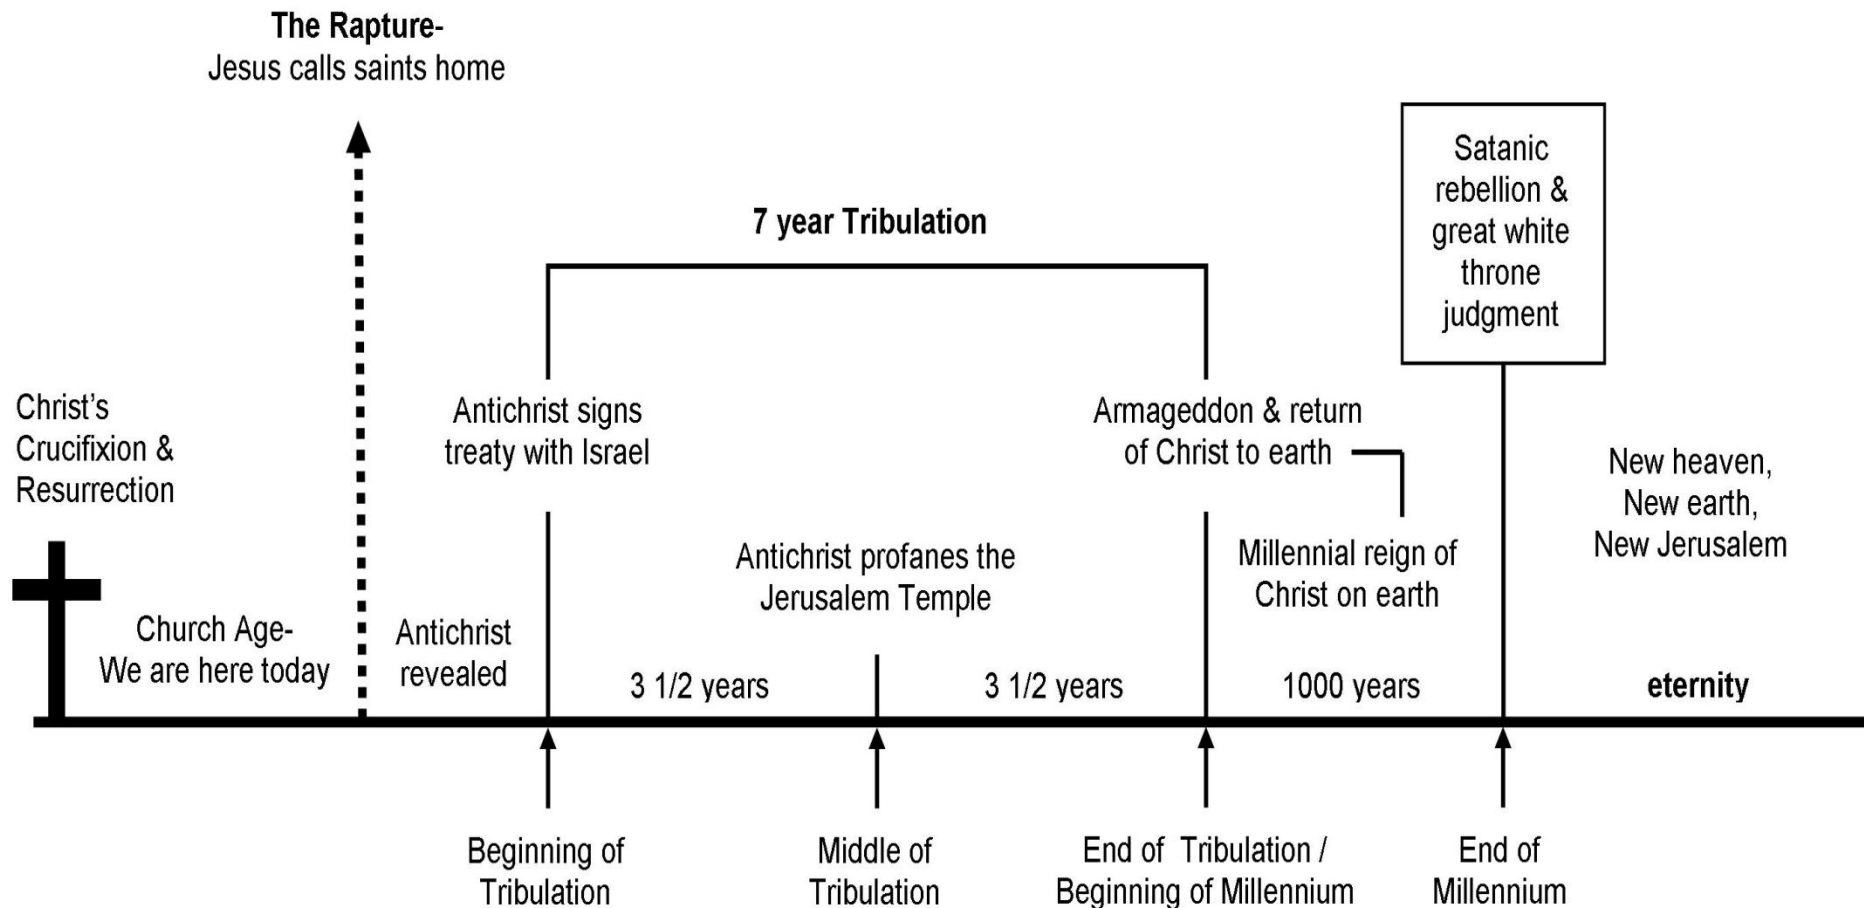

WE SHALL NOT ALL SLEEP

I. Exception generation

A. 1 Cor. 15:51-58; Heb. 9:27

B. Steadfast, unmovable, always abounding in the work of the Lord

C. Rapture and endtime timeline

II. Learn the parable of the fig tree

A. Matt. 24:32-35 This generation

B. Luke 21:29, 30 All the trees

III. Regional developments

A. Ezekiel 38, 39 - Russia and her Islamic allies

B. Isaiah 17 – Syria; Damascus to become a heap of ruins

BIBLICAL TIMELINE -

The past, the present and the future...

Magog

Gomer

Meshech

Tubal

Togarmah

Israel

Persia